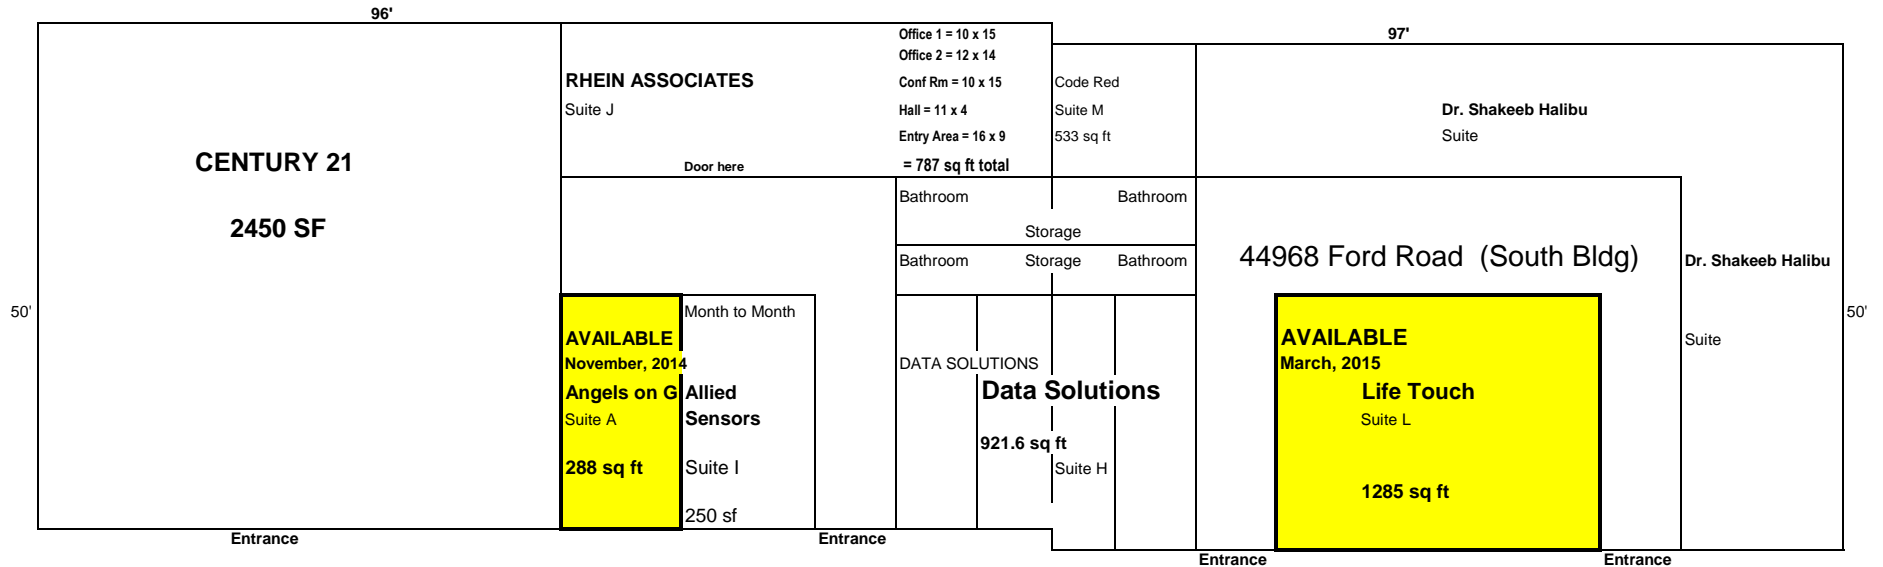

<----- North

44968 FORD ROAD - CANTON, MICHIGAN 48187

Leasing Layout

44968 Ford Rd.

* all square footage is subject to final measurement
and includes each tenants share of Common Area Maintenance